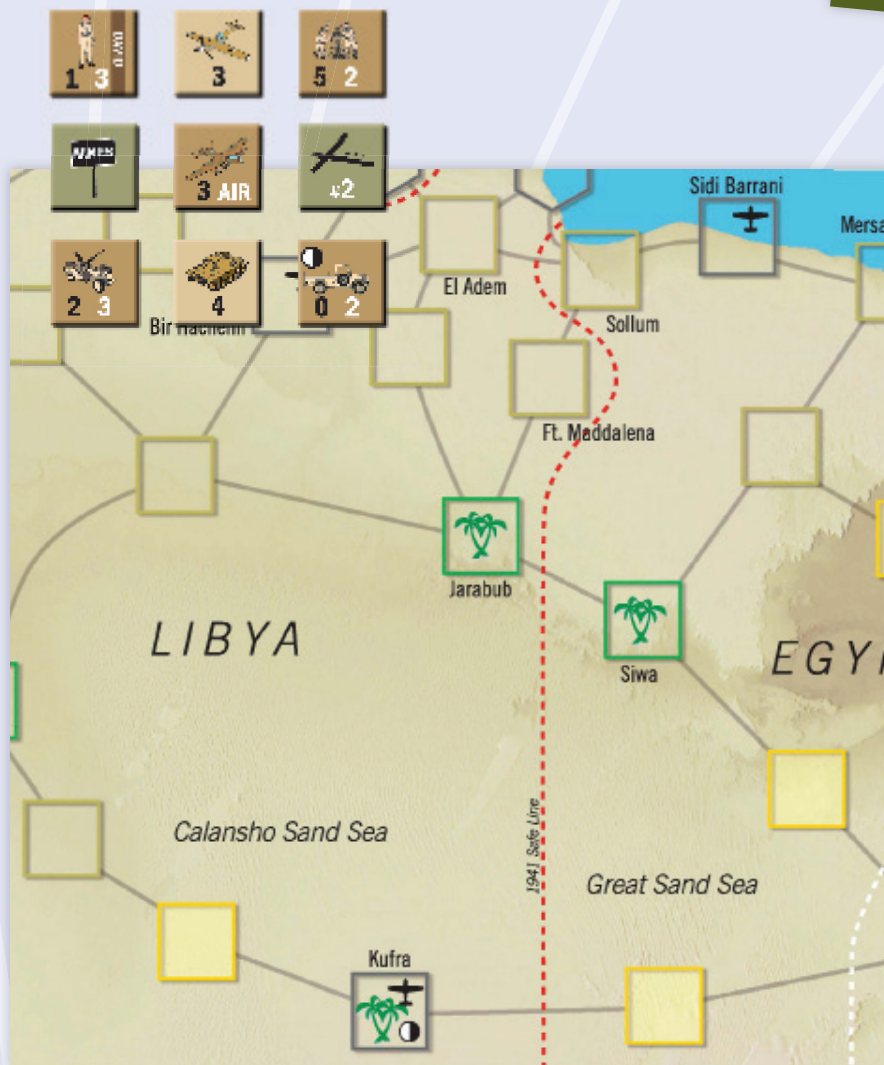

Long Range Desert Group

Special Operations Against Rommel 1941-1942

Long Range Desert Group (LRDG) is a solitaire game covering small-scale British operations against the Axis forces in North Africa. The player has to carry out one of four missions, or string all four together in a campaign game.

LRDG uses the *Commando* series rules. Each mission card grants the player a specified number of operations points to reach certain objectives. Operations points are expended to recruit the special ops team, then to move and attack on the map. A deck of event cards controls the opposition forces (OPFOR). Combat is resolved using a quasi-tactical system with opposing units taking turns firing at one another. Victory can increase the number of operations points available, but heavy losses can reduce them. The game ends when the player runs out of points.

Available Sept 2016

Target Market

- WWII buffs

Up-Sells & Cross-Sells

- Lightning North Africa (DG)
- Crusader (DG Folio Series game)
- Cauldron (DG Folio Series game)
- El Alamein (DG Folio Series game)
- Merrill's Marauders (DG Mini Series game)
- Tobruk (S&T #278)

Contents

- One 11x17 inch map
- 40 die-cut counters
- 18 mini cards
- Four page rule booklet plus scenario sheet

Place your order today!