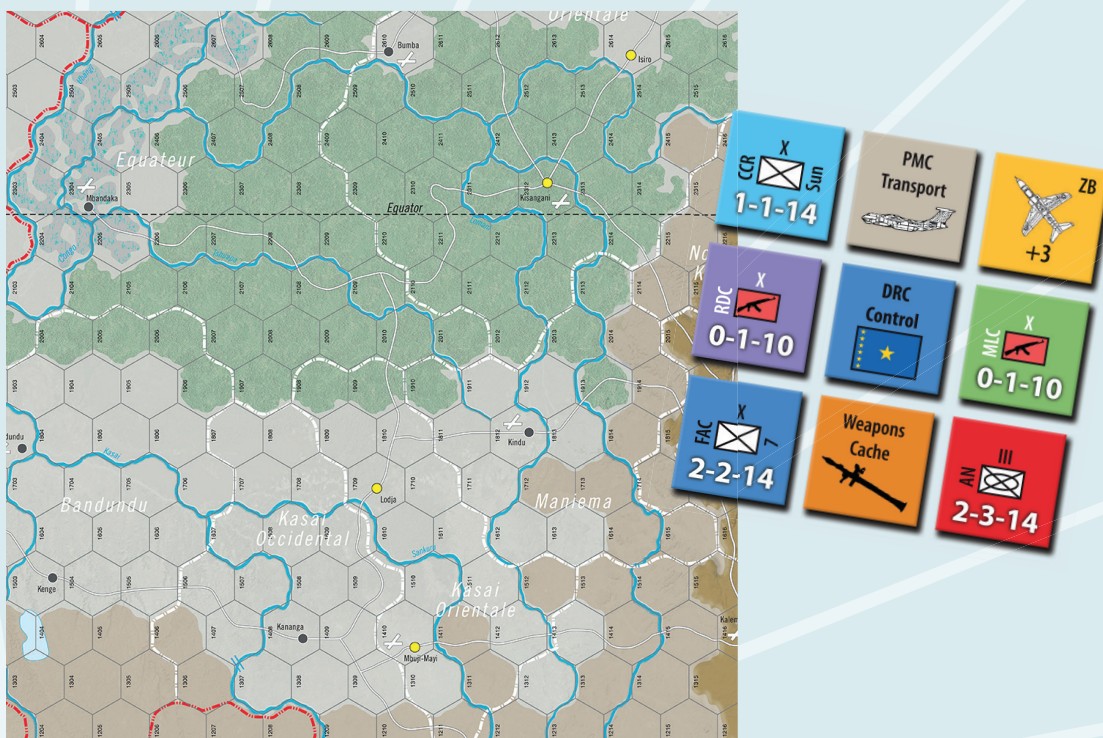

MODERN WAR

#52: WORLD WAR AFRICA: THE CONGO, 1998-2001

World War Africa: The Congo, 1998-2001 is a two-player wargame. One player represents the rebels consisting of a coalition of East African countries, namely Rwanda, Uganda and Burundi, and their local proxies: the MLC and the RDC. The player controls the Congolese Armed Forces supported by a coalition of African countries, including Angola, Zimbabwe and Chad. Each hex on the map represents 100 kilometers from side to side. Each game turn represents from one to three months, with 13 game turns (GT) covering the period from August 1998 to June 2001. Ground units represent brigade, regiment and battalion sized formations. The combat aircraft units represent various numbers of sorties needed to accomplish missions during a game turn.

Target Market

- Modern history buffs

Up-Sells & Cross-Sells

- Congo Merc (DG Mini Game)
- Border War (DG Mini Game)
- Angola (ST #290)
- Foreign Legion Paratroopers (MW #46)

Selling Points

- Easy to play system
- Great Value (boxed version would be \$60 or more)

Stock no

- MW52

MSRP

- \$39.99

UPC Code

- 7480802334-03

Contents

- One 22 x 34 inch map
- 176 counters
- Magazine with historical background