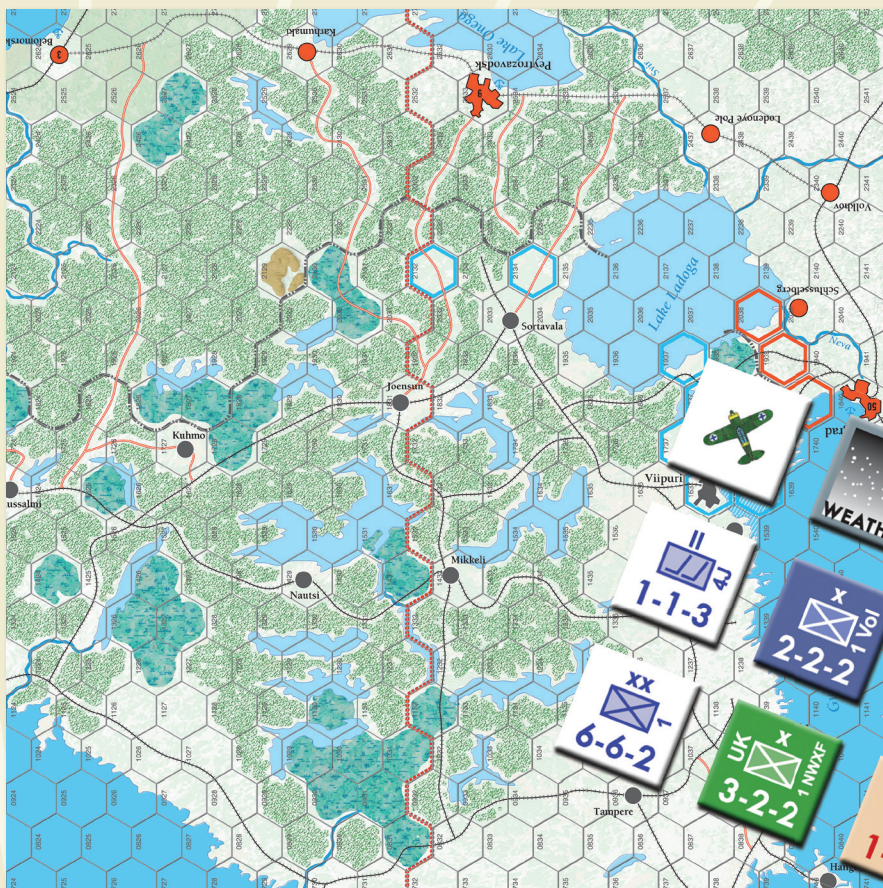

WORLD at WAR

#77: WINTER WAR

Winter War is a two player operational level wargame covering the Soviet invasion of Finland over the Winter of 1939-40. The Soviets initially expected a quick victory. However, the Finns, under the leadership of Carl Gustav Mannerheim, resisted and outmaneuvered the more ponderous Red Army forces. The game system is based on the asymmetrical situation of the campaign. The Soviets have a preponderance of forces. The Finns have superior tactics and the knowledge of the terrain. Both sides must exploit their advantages to be victorious. The game has special rules to represent all these differences, e.g. unit breakdowns, special forces and Finnish "motti" tactics. Each hex on the map represents circa 21 miles. Each turn of play represents ten days. Ground units represent detachments, battalions, regiments, brigades, divisions and corps. Aircraft units represent the number of sorties to accomplish a mission.

WINTER WAR: Finland vs. the Soviet Union 1939

Target Market

- WWII history buffs

Up-Sells & Cross-Sells

- Leningrad '41 (WW #17)
- Operation Jupiter (WW #76)
- Leningrad (DG Box Game)
- Barbarossa Deluxe (DG Ziplock Game)

Selling Points

- Easy to play system
- Great Value (boxed version would be \$60 or more)

Stock no

- WW77

MSRP

- \$39.99

UPC Code

- 0092810301004

Contents

- One 22 x 34 inch map
- 176 counters
- Magazine with historical background

Place your order today while supplies last!