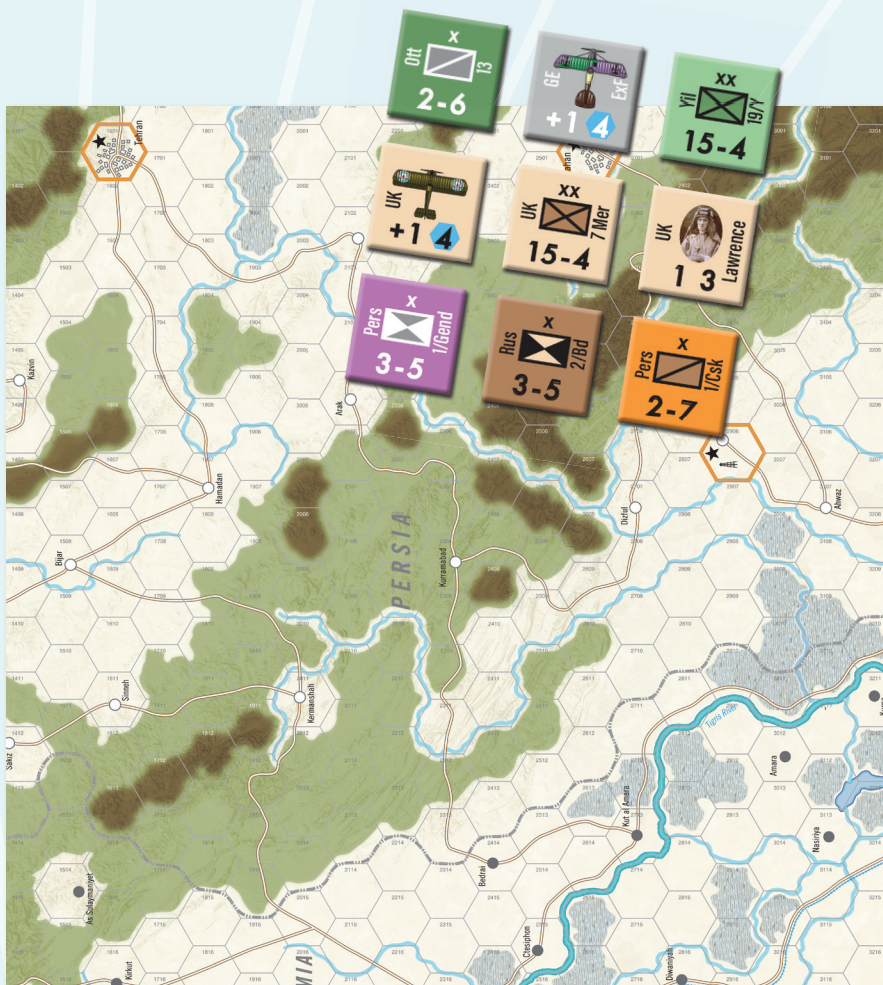

#331: ON TO BAGHDAD!

On to Baghdad! is an operational-strategic level, two-player wargame covering the campaign in Mesopotamia and Persia in World War I. Players control either the Allies representing the British-Indian, Russians pro-Allied Persians, Kuwaitis, and pro-Allied Partisans or the Central Powers representing the Ottoman Turks (or Turks), Germans, Austro-Hungarian, pro-CP Persians, and pro-CP Partisans. The Allied objective is to gain strategic control of Mesopotamia and Persia, including oil resources and critical cities. The Central Powers objective is to retain control and threaten British interests in the Persian Gulf and India. Each hex on the map represents 35 kilometers. Each turn represents six months. Ground units are mostly divisions with breakdowns. Air units are mainly squadrons. Partisans represent groups of guerrillas.

Selling Points

- Easy to play system
- Great Value (boxed version would be \$60 or more)

Stock no

- ST331

MSRP

- \$39.99

UPC Code

- 0748080300511

Contents

- One 22 x 34 inch map
- 176 counters
- Magazine with historical background

Place your order today while supplies last!