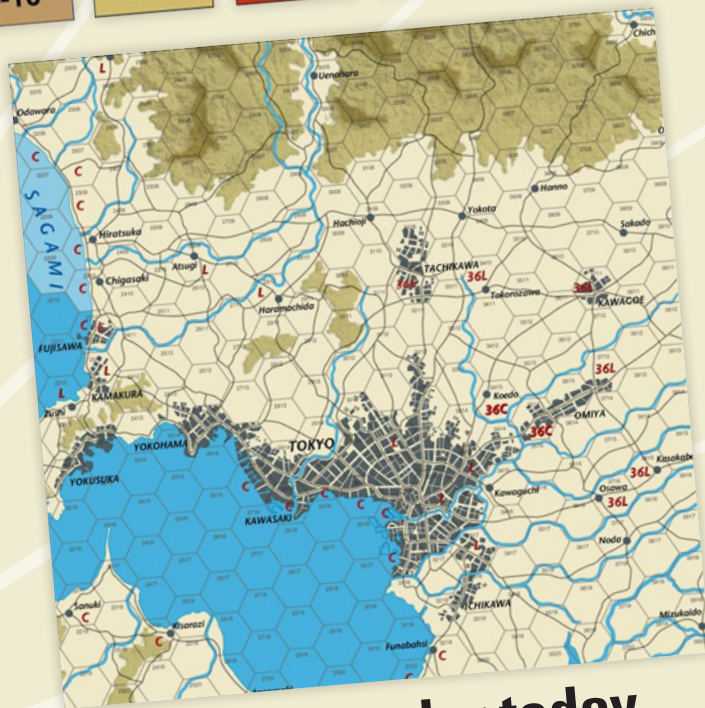

WORLD_{at}WAR

#27: Olympic & Coronet

Target Market

- WWII Pacific history buffs

Up-Sells & Cross-Sells

- War in the Pacific (DG)
- Advanced PTO (DG)
- Saipan (DG folio)
- USN Deluxe (DG)
- Pacific Battles (DG)
- Guadalcanal (World at War #23)

Contents

- Two 22 x 34 inch map
- 560 counters
- Magazine with historical background

Operations Olympic & Coronet is an update of the Olympic solitaire game first published in S&T along with a second complete game covering the planned follow-up invasion: Operation Coronet. The Olympic map has been updated to reflect better understanding of the tough and, in places, impassable terrain as well as the potential landing sites. The Coronet map shows the flat, wide-open Tokyo plain. The counters have also been updated with new information about the Japanese order of battle, especially their plan to move 36th Army to Kyushu as a counter-invasion force. With that, the Americans face a force intent on breaking through to the beach. Also added are: naval gunfire, atomic bombs, and even the Soviets (from a MOVES variant). The Japanese doctrine and supply rules have been updated to better reflect their historic plan for an initial counterattack. The kamikaze rules are also updated with further research into their probable effects.